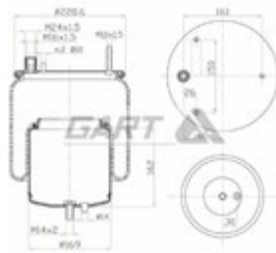

MOLLA AD ARIA

295.1.405
22056630
VOLVO FH EURO 6