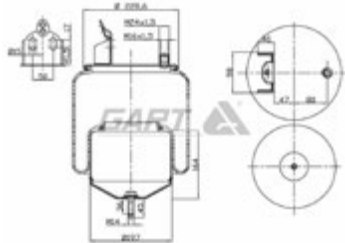

MOLLA AD ARIA

294.1.430
21961374
VOLVO FH EURO 5